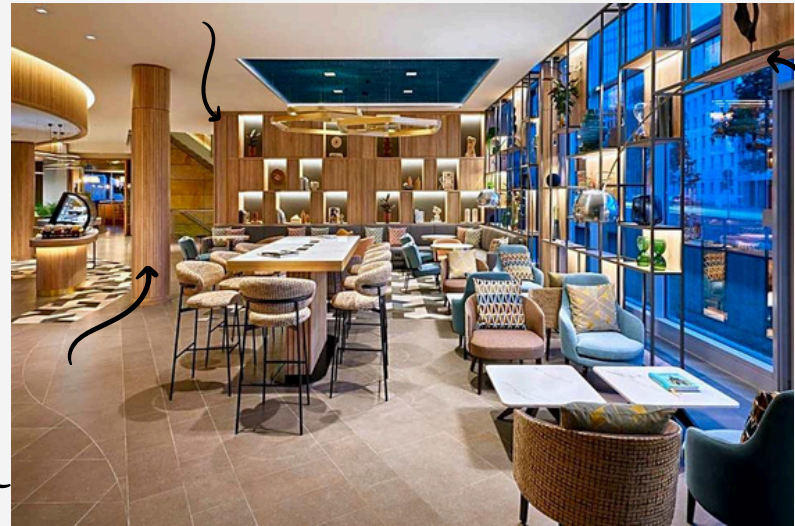

MIO OPREMA D.O.O. - PROJECTS

PROJECT: HOTEL COURTYARD BY MARRIOTT BERLIN CITY CENTER

BUSINESS PORTFOLIO MIO OPREMA D.O.O. 2026

NOTE: PHOTOS ARE PROPERTY OF HOTEL COURTYARD BY MARRIOT BERLIN CITY CENTER