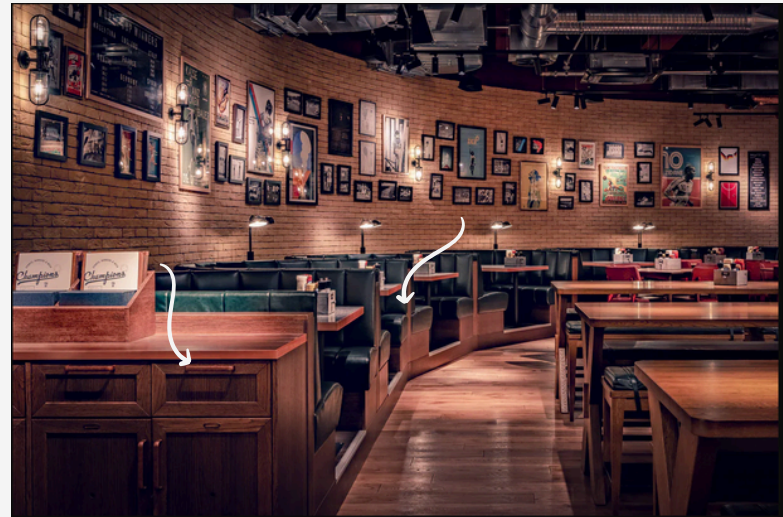

MIO OPREMA D.O.O. - PROJECTS

PROJECT: FRANKFURT MARRIOTT HOTEL - BAR

LOCATION: FRANKFURT, GERMANY

IN COLLABORATION WITH BUSINESS PARTNER:

ROBERT WOLTE & PARTNER GMBH

OUR WORK:

- WOODEN COVERINGS,
- BENCHES, UPHOLSTERY,
- TABLES, SHELVES,
- BAR COUNTER.

BUSINESS PORTFOLIO MIO OPREMA D.O.O. 2026

NOTE: PHOTOS ARE A PROPERTY OF FRANKFURT MARRIOTT HOTEL