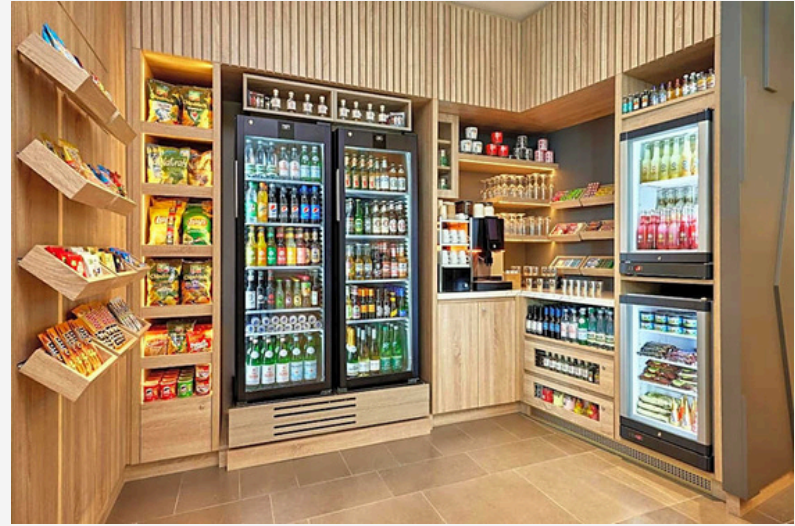

MIO OPREMA D.O.O. - PROJECTS

PROJECT: HOTEL COURTYARD BY MARRIOTT BERLIN CITY CENTER

BUSINESS PORTFOLIO MIO OPREMA D.O.O. 2026

NOTE: PHOTOS ARE PROPERTY OF HOTEL COURTYARD BY MARRIOT BERLIN CITY CENTER