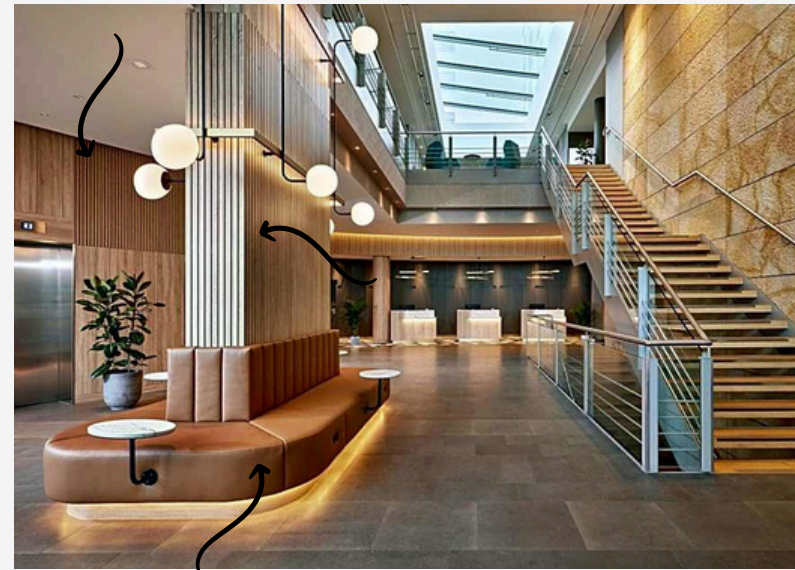

NOTE: PHOTOS ARE PROPERTY OF HOTEL COURTYARD BY MARRIOTT BERLIN CITY CENTER