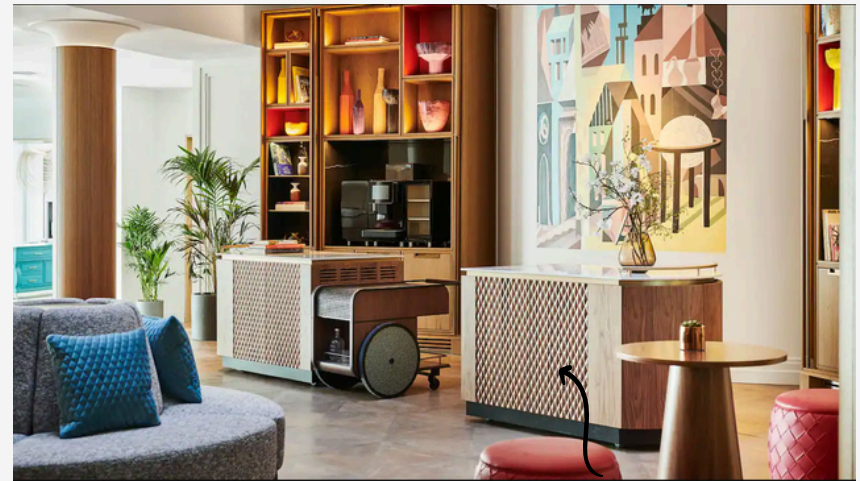

MIO OPREMA D.O.O. - PROJECTS

PROJECT: HOTEL ANDAZ PRAGUE, BY HYATT

OUR WORK:

- LIGHTS IN COMBINATION WITH WOOD, METAL AND LIGHTING AND SHELVES,
- MOBILE COUNTER (PHOTO RIGHT BOTTOM),
- RESTAURANT DESK WITH LIGHTS, SHELVES IN COMBINATION WITH METAL AND WOOD, ETC.

NOTE: PHOTOS ARE PROPERTY OF HOTEL ANDAZ PRAGUE, BY HYATT