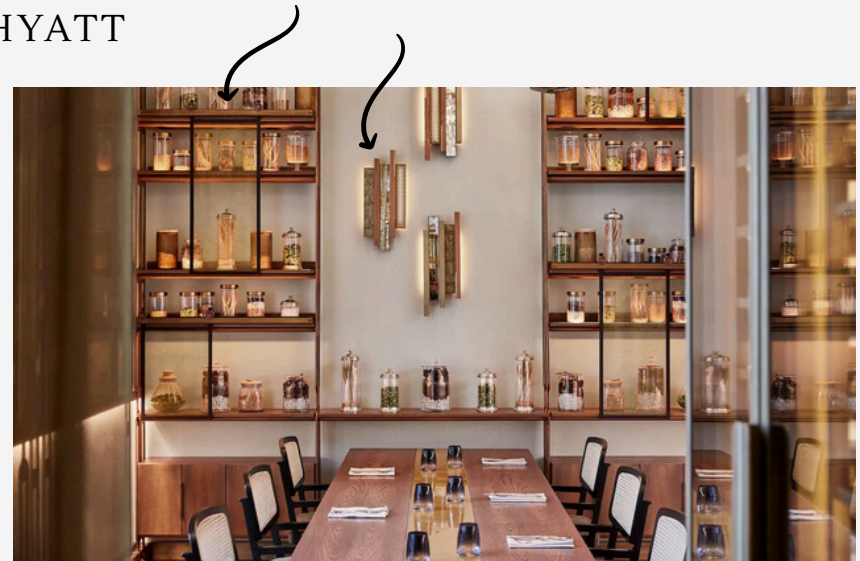

LOCATION: PRAGUE, CZECH REPUBLIC

IN COLLABORATION WITH BUSINESS
PARTNER:
ROBERT WOLTE & PARTNER GMBH

OUR WORK:

- RECEPTION DESK AND CABINETS,
- A BAR COUNTER WITH A DECOR OF BRASS UPHOLSTERY PINS,

NOTE: PHOTOS ARE PROPERTY OF HOTEL ANDAZ PRAGUE, BY HYATT

NOTE: PHOTOS ARE PROPERTY OF HOTEL ANDAZ PRAGUE, BY HYATT

MIO OPREMA D.O.O. - PROJECTS

PROJECT: ANANTARA PALAIS HANSEN VIENNA - PRESIDENTAL SUITE, LOUNGE&BAR

BUSINESS PORTFOLIO MIO OPREMA D.O.O. 2026

NOTE: PERSONAL ARCHIVE MIO OPREMA D.O.O.